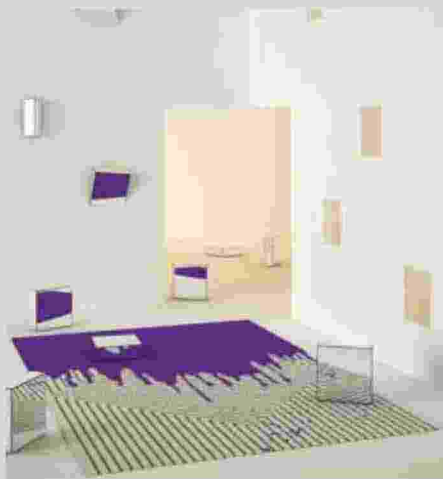

PoLet armchair by **TWILS**

Cleo 84 tap by FIR ITALIA

Opera sofa by JETCLASS

Admiral bathtub & Botanica Makeup wallpaper by DEVON&DEVON

Sherman sofa by ESSENTIAL HOME

Valencia rug by RUG' SOCIETY

Wink chair by MASQUESPACIO

Little Mermaid bed by CIRCU

Edith sideboard by ESSENTIAL HOME

Ritaglio stampa ad uso esclusivo del destinatario, non riproducibile.

180964