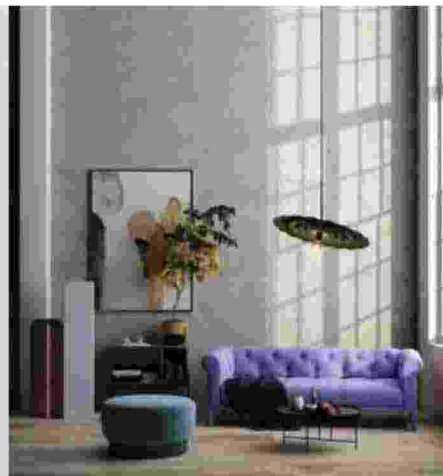

PoLet armchair by **TWILS**

Cleo 84 tap by FIR ITALIA

Opera sofa by JETCLASS

Admiral bathtub & Botanica Makeup wallpaper by DEVON&DEVON

Sherman sofa by ESSENTIAL HOME

Valencia rug by RUG' SOCIETY

Wink chair by MASQUESPACIO

Little Mermaid bed by CIRCU

Edith sideboard by ESSENTIAL HOME

Ritaglio stampa ad uso esclusivo del destinatario, non riproducibile.

180964