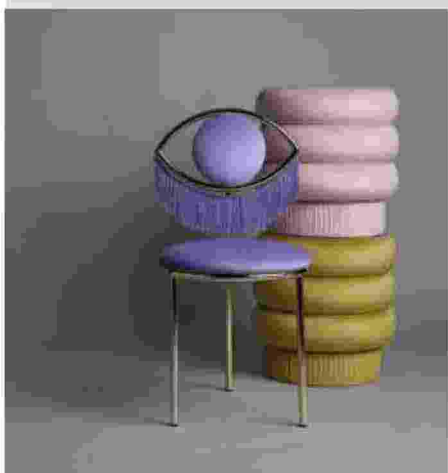

PoLet armchair by **TWILS**

Cleo 84 tap by FIR ITALIA

Opera sofa by JETCLASS

Admiral bathtub & Botanica Makeup wallpaper by DEVON&DEVON

Sherman sofa by ESSENTIAL HOME

Valencia rug by RUG' SOCIETY

Wink chair by MASQUESPACIO

Little Mermaid bed by CIRCU

Edith sideboard by ESSENTIAL HOME

Ritaglio stampa ad uso esclusivo del destinatario, non riproducibile.

180964