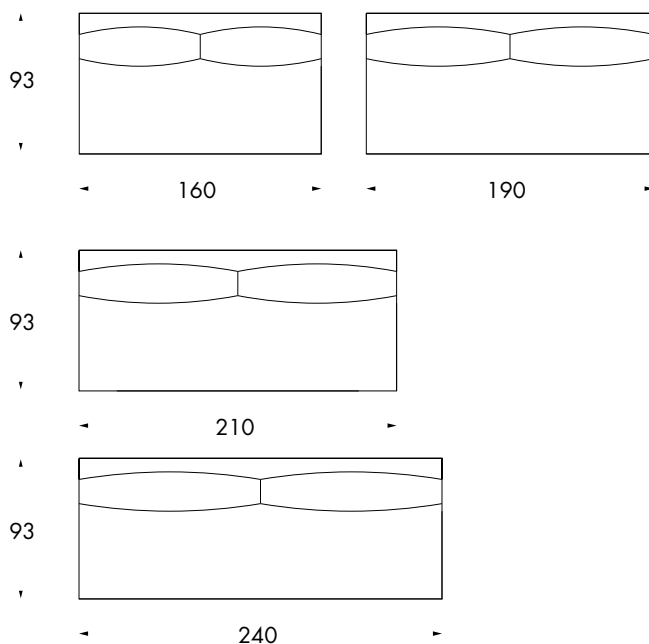

CENTRALI Central elements