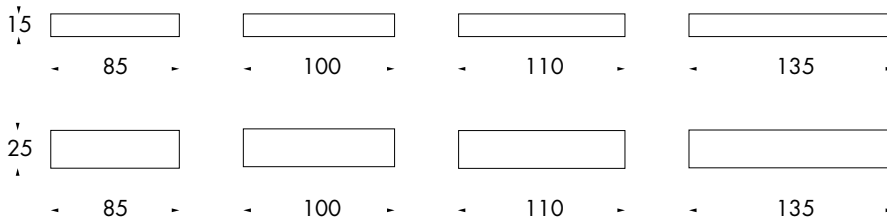

Name sofa:
Open

Design:
R&D Twils

Il sistema Open è composto da elementi di geometria semplice, per un design basato sullo studio accurato delle proporzioni. Possono essere disposti in innumerevoli configurazioni, a partire da due semplici sedute.

The elements in the Open range have simple geometrical shapes and carefully studied proportions. They can be arranged in a wide variety of configurations, even simply two seats.

SEDUTE Seats

BRACCIOLI Armrests

SCHIENALI Backrests

CUSCINO SCHIENALE CON ROLLO Backrest cushion with roll

ELEMENTI FREE di possibile utilizzo. FREE suitable elements.

BASE SCHIENALE Backrest

BRACCIOLO APPOGGIO Armrest

CUSCINO SCHIENALE QUADRATO Squared backrest cushion

55x55

CUSCINO SCHIENALE SAPONETTA Simple backrest cushion

55x55