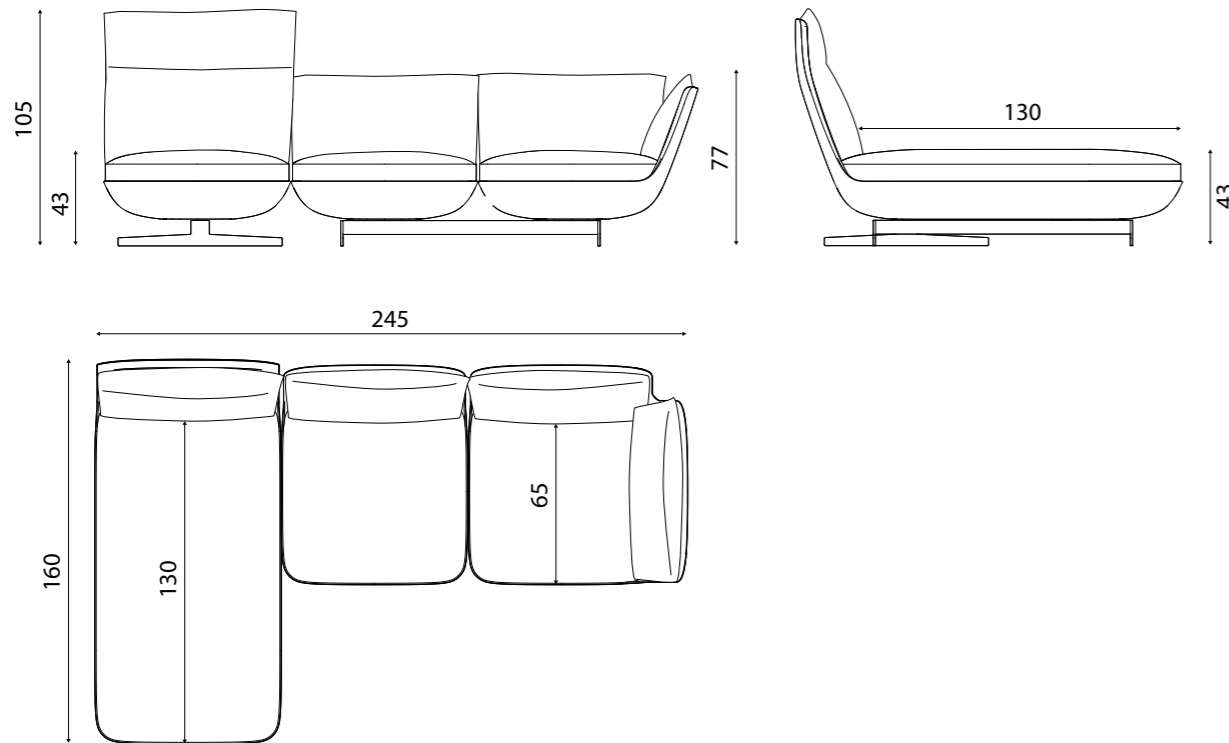

Struttura non sfoderabile
Structure don't removable cover

Non realizzabile in Cat. B
Not available in Cat. B

Non realizzabile in tessuto cliente
Not available in C.O.M. fabric

Cuscini Sfoderabili
Cushions removable cover

Non realizzabile in Cat. B
Not available in Cat. B

Non realizzabile in tessuto cliente
Not available in C.O.M. fabric

Struttura: poliuretano Baydur® ricoperto in fibra di resinato 150 gr. Baydur® è un sistema poliuretano rigido molto versatile. Grazie alla sua robustezza può essere utilizzato per strutture autoportanti.

Cuscino seduta: gomma differenziata D40IP/D38IM super soft

Cuscini braccioli e schienali: misto piuma d'oca e poliestere

Piedi metallo verniciati nero opaco

Structure: Baydur® polyurethane covered in 150 gr resin fibre. Baydur® is a very versatile firm polyurethane system. Thanks to its solidity it can be used for self-supporting structures.

Seat cushion: super soft polyurethane foam in different densities D40IP / D38IM

Armrest and back cushions: mixed of goose feather and polyester

Metal feet black matt painted

Esempi di composizioni 1

Examples of arrangements 1

Descrizione Description	Codice Code	Lato Side	Tessuti - Fabrics			Pelle - Pelle		
			Cat. C/D	Cat. Must	Cat. K	Cat. E	Cat. Plus	Cat. Luxury
COMP. 1