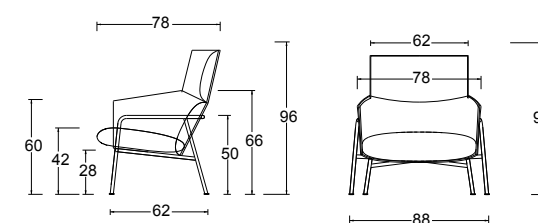

feet structure in matt painted metal Dark Grey, Brown Bronze and tips in 5 finishes

Poltroncina

Armchair

Descrizione Description	Codice Code	Lato Side	Tessuti - Fabrics				Pelle - Pelle			Tessuto cliente L./H. C.O.M. fabric L./H.
			Cat. B	Cat. C/D	Cat. Must	Cat. K	Cat. E	Cat. Plus	Cat. Luxury	
Espanso Foam	37B									3,30/1,40
Fodera Cover	C7B									3,30/1,40