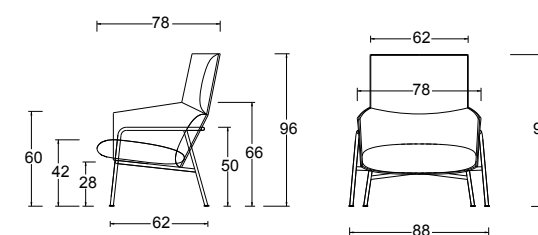

feet structure in matt painted metal Dark Grey and tips in 5 finishes

Poltroncina

Armchair

Descrizione Description	Codice Code	Lato Side	Tessuti - Fabrics				Pelle - Pelle			Tessuto cliente L./H. C.O.M. fabric L./H.
			Cat. B	Cat. C/D	Cat. Must	Cat. K	Cat. E	Cat. Plus	Cat. Luxury	
Espanso Foam	37A									3,30/1,40
Fodera Cover										3,30/1,40