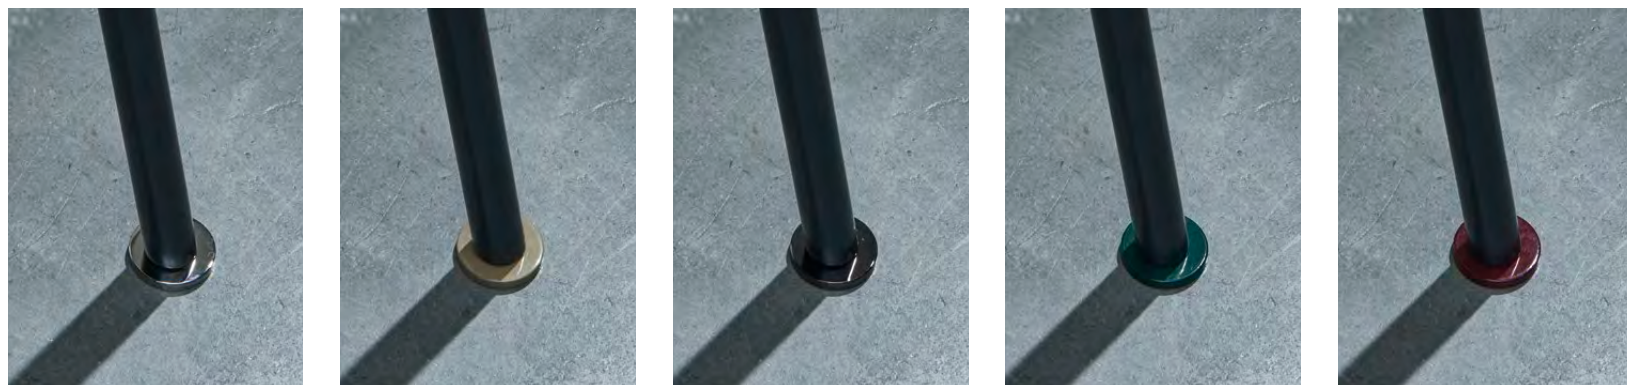

file 3D

Puntali in 5 finiture
Metal tips in 5 finishes

Cromo
DISC00

Beige
DISC02
RAL 9019

Black Nichel
DISC05

Verde
DISC03
RAL 6005

Rosso
DISC04
RAL 3005

Sfoderabile

struttura piedi in metallo verniciato opaco Dark Grey e puntali in 5 finiture

Removable cover

- ❶ polyurethane foam D75 SR
- ❷ polyurethane foam D30 SM
- ❸ polyurethane foam D40 PF
- ❹ polyurethane foam D35 FF
- ❺ tecnoform VRE 280 gr
- ❻ MDF and wood fibre
- ❼ plywood and solid poplar and fir

feet structure in matt painted metal Dark Grey and tips in 5 finishes

Poltroncina

Armchair

Descrizione Description	Codice Code	Lato Side	Tessuti - Fabrics				Pelle - Pelle			Tessuto cliente L./H. C.O.M. fabric L./H.
			Cat. B	Cat. C/D	Cat. Must	Cat. K	Cat. E	Cat. Plus	Cat. Luxury	
Espanso Foam	37A									3,30/1,40
Fodera Cover										3,30/1,40