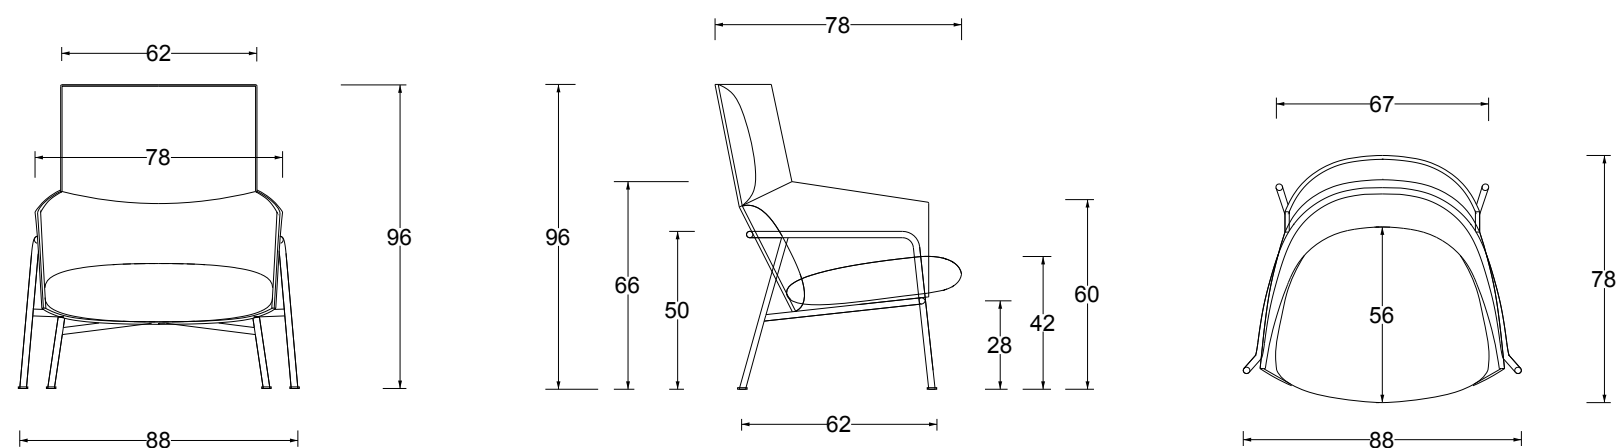

file 3D

Puntali in 5 finiture
Metal tips in 5 finishes