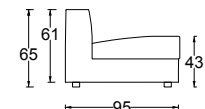

Centrali
Central elements