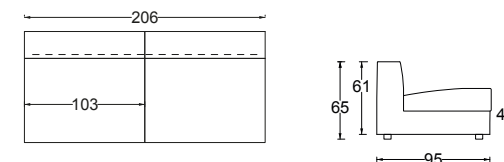

Centrali
Central elements