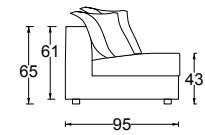

Centrali
Central elements