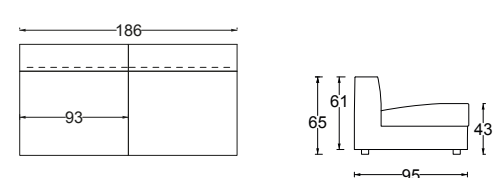

Centrali
Central elements