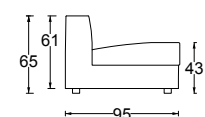

Centrali
Central elements