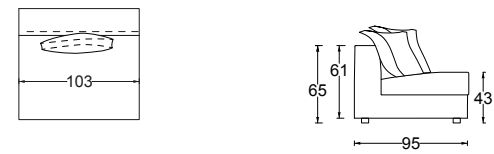

Centrali
Central elements