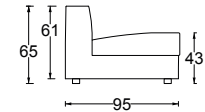

Centrali
Central elements