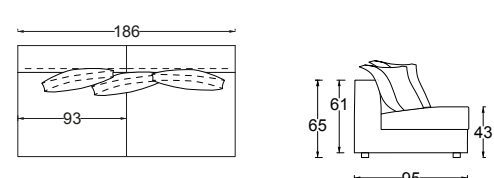

Centrali
Central elements