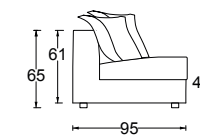

Centrali
Central elements