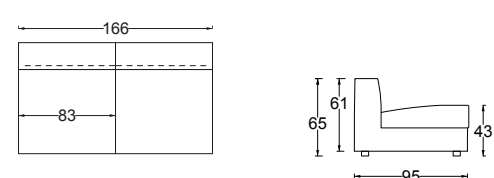

Centrali
Central elements