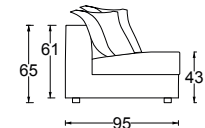

Centrali
Central elements