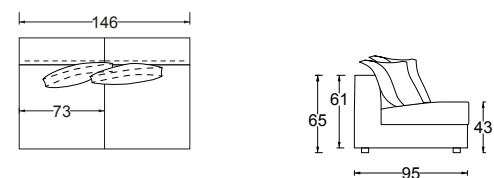

Centrali
Central elements