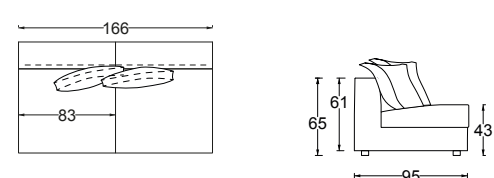

Centrali
Central elements