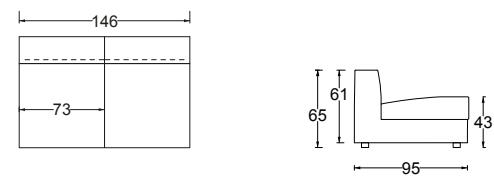

Centrali
Central elements