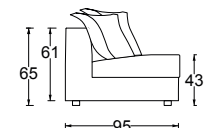

Centrali
Central elements