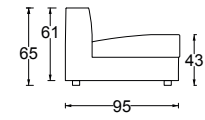

Centrali
Central elements