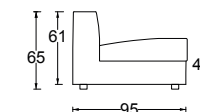

Centrali
Central elements