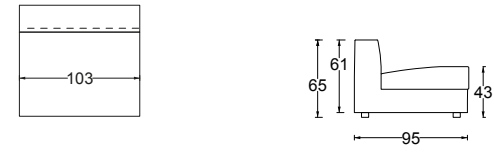

Centrali
Central elements