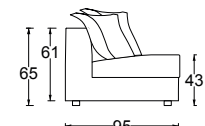

Centrali
Central elements