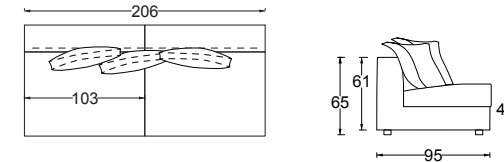

Centrali
Central elements