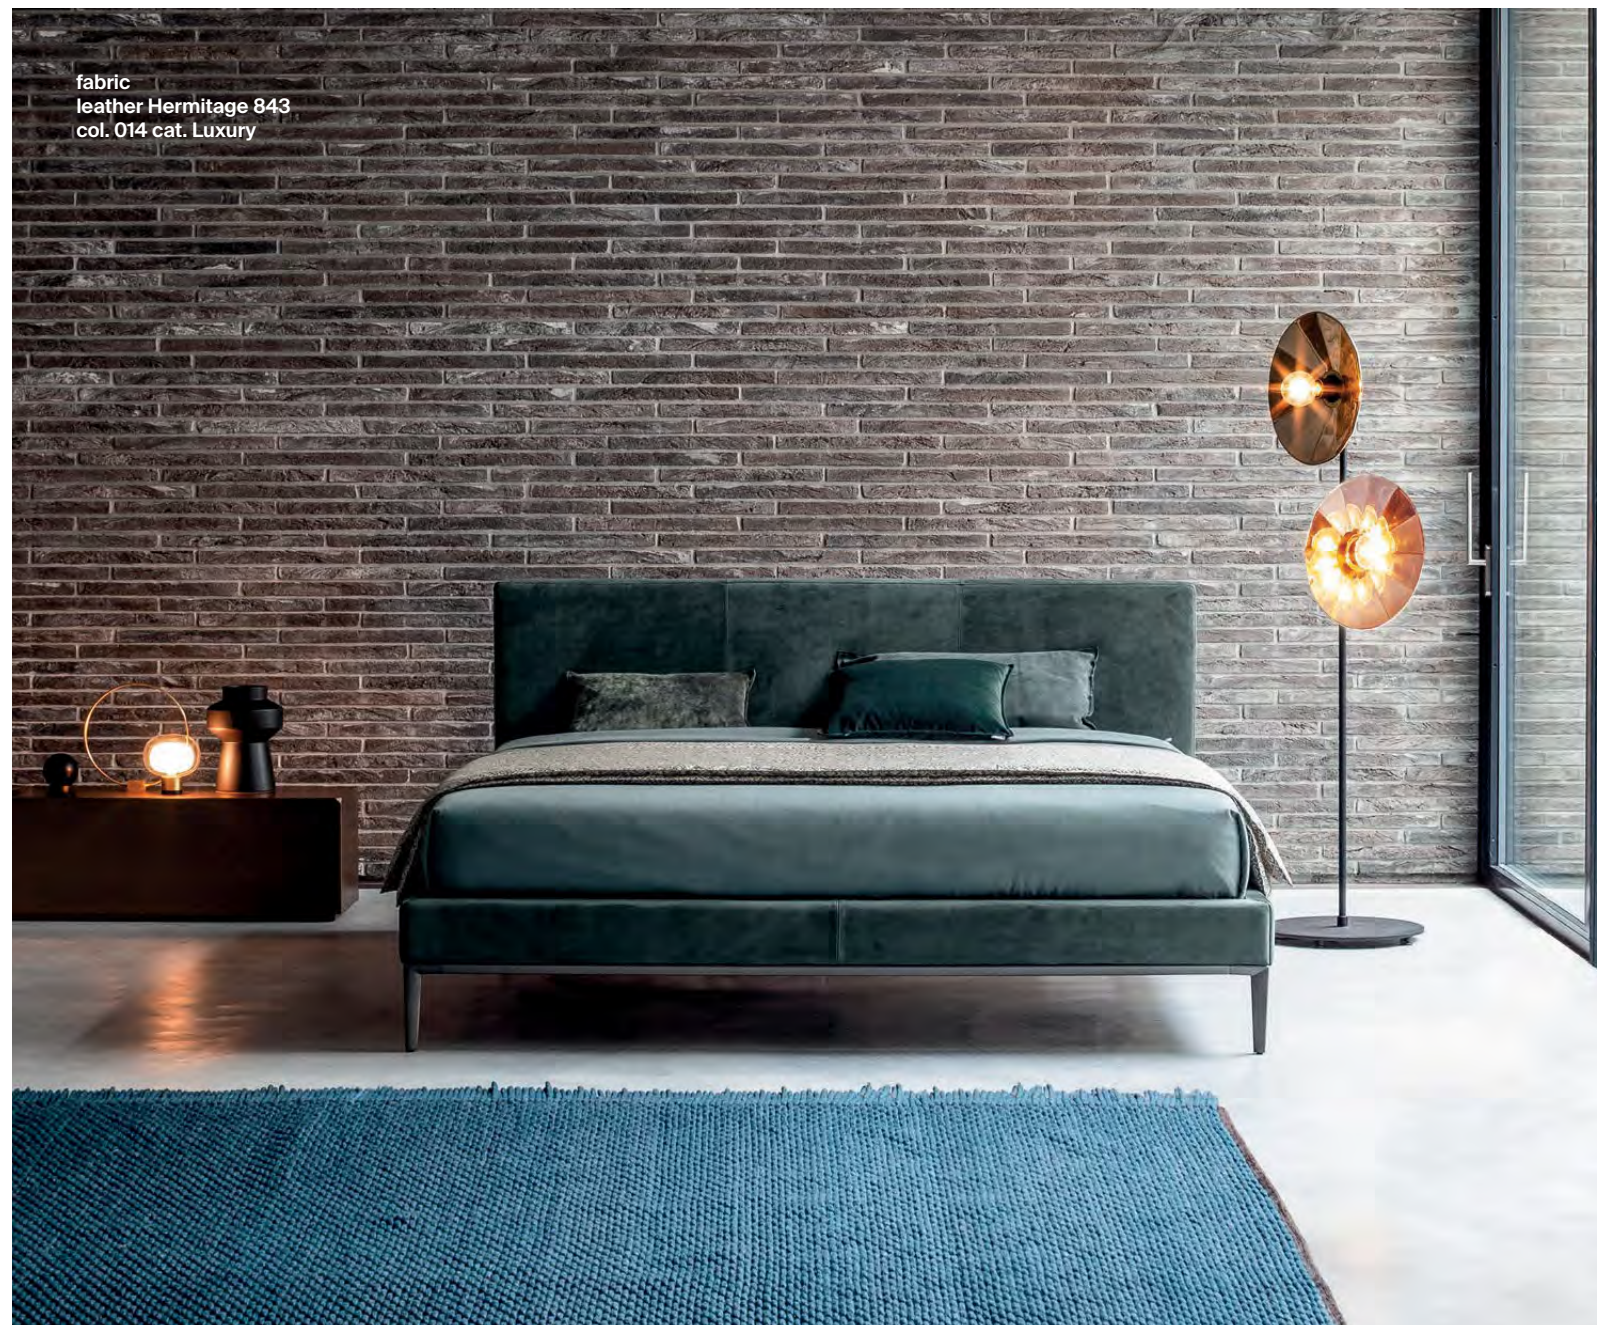

fabric
leather Hermitage 843
col. 014 cat. Luxury

Max in una versione più contemporanea, con un giroletto ridotto, poggia su una pedana metallica con piedini alti e slanciati. La scelta del rivestimento è il vero punto di cambiamento: pelle, tessuto, velluto per effetti visivi completamente diversi.

A more contemporary version of Max, with a minimalist bedstead sitting high on a slender metal platform. The choice of upholstery is the definitive difference: leather, fabric, velvet for a range of completely alternative visual effects.